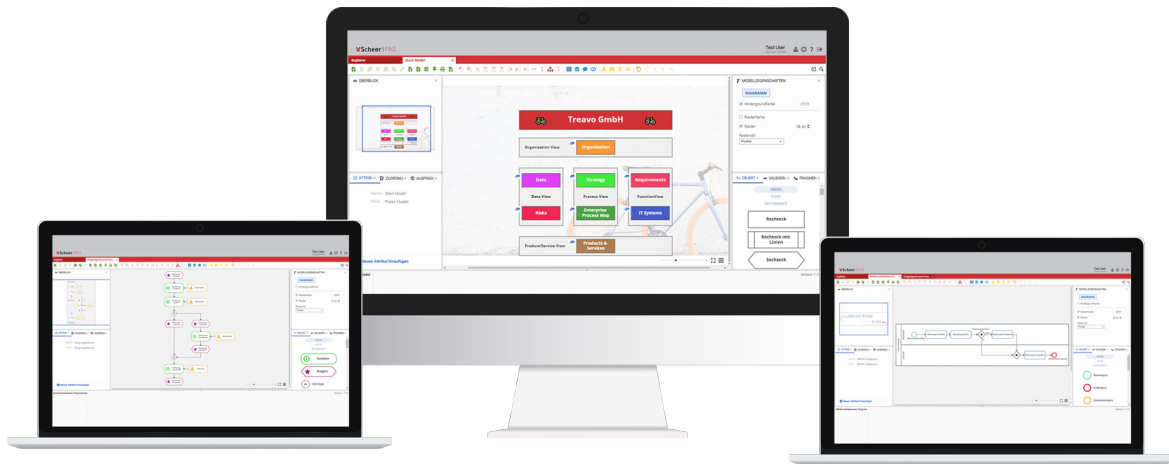

THE BENEFITS:

Simple.

Cloud-based web front-end, fast onboarding, no complex methodology

Intuitive.

Simple new user interface, no separate training needed, less is more

Cloud-based.

Cost-effective licensing model in the cloud, flexible contract terms, no administrative effort needed

About Scheer

As a consulting and software firm, Scheer GmbH supports companies in the development of new business models, the optimization and implementation of efficient business processes, and the dependable operation of their IT systems. A particular focus in the development of products and services involves guiding companies through their digital transformation.

Scheer GmbH
P: +49 681 96777-0

info@scheer-group.de
www.scheer-pas.com

YScheer | PAS
Business Modeler